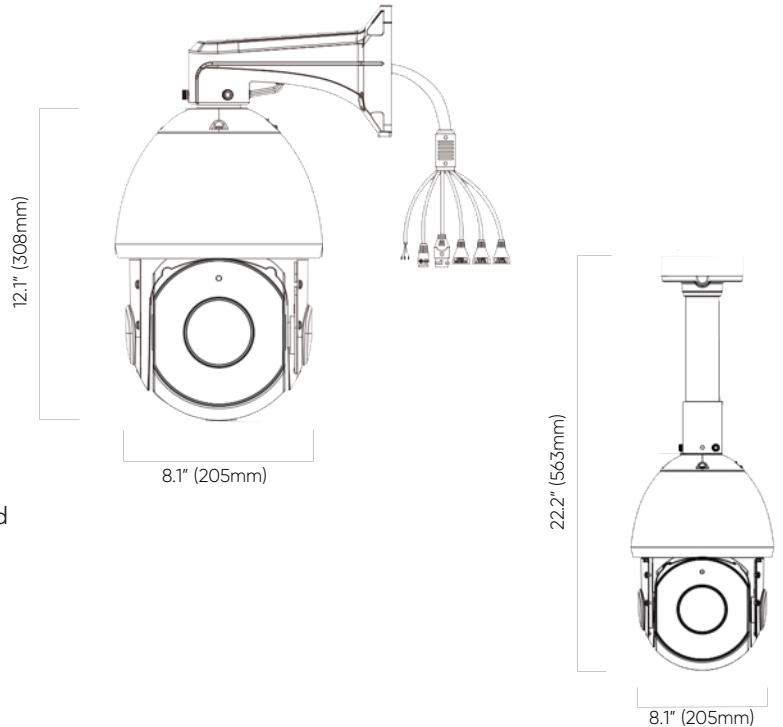

AVC-NPTZ21X30L
2MP FULL-SIZE PTZ DOME NETWORK CAMERA

2MP FULL-SIZE PTZ DOME NETWORK CAMERA

2MP PTZ DOME NETWORK CAMERA WITH INFINITE-STAR™ FEATURES

The AVYCON AVC-NPTZ21X30L camera is a 2MP 30X PTZ Dome Network Camera using Infinite-Star™ technology, with an ultra-low 0.002 lux sensitivity, providing crisp color images of the environment even at night. This camera supports True Day and Night mode, PoE, and up to 656ft. of Smart IR Illumination. The camera also features Alarm Input/Output connections, Audio Input/Output, a microSD slot (256GB max capacity), and is ONVIF Profile S,G and T Compliant. Optional accessories for this camera include Junction Box, Wall, Ceiling, Pole and Corner Mounts.

FUNCTIONS

- 2MP / 1080P (1920 × 1080) @ 60fps
- Max. resolution: 1920 x 1080
- Supports Smart H.265/H.264 encoding
- True Day & Night ICR with Infinite-Star™ Technology
- Up to 0.002Lux Sensitivity with Infinite-Star™ Technology
- Up to 656ft. IR Illumination
- IR Anti-reflection Design
- 30X Optical Zoom
- 3D DNR, True WDR, HLC, BLC and ROI encoding
- 360° Endless Pan
- Supports PTZ Auto Tracking
- 1 channel Audio input; 1 channel Audio output
- 2 channel Alarm input; 2 channel Alarm output
- Built-in micro SD card slot (max. 256 GB)
- AC 24V (3A) / PoE+ (802.3at, 25W Max)
- IP66 Ingress Protection
- Supports remote access with Windows, macOS, iOS and Android
- Operating Temperature: -40°F - 140°F, less than 90% RH

DIMENSIONS

Unit : inch (mm)

OPTIONAL ACCESSORIES

AVM-P-DDMTS-A1

AVM-P-PMT-A1

AVM-P-CMT-A1

AVM-P-PWMTL-A1

AVM-P-PCMTL-A1